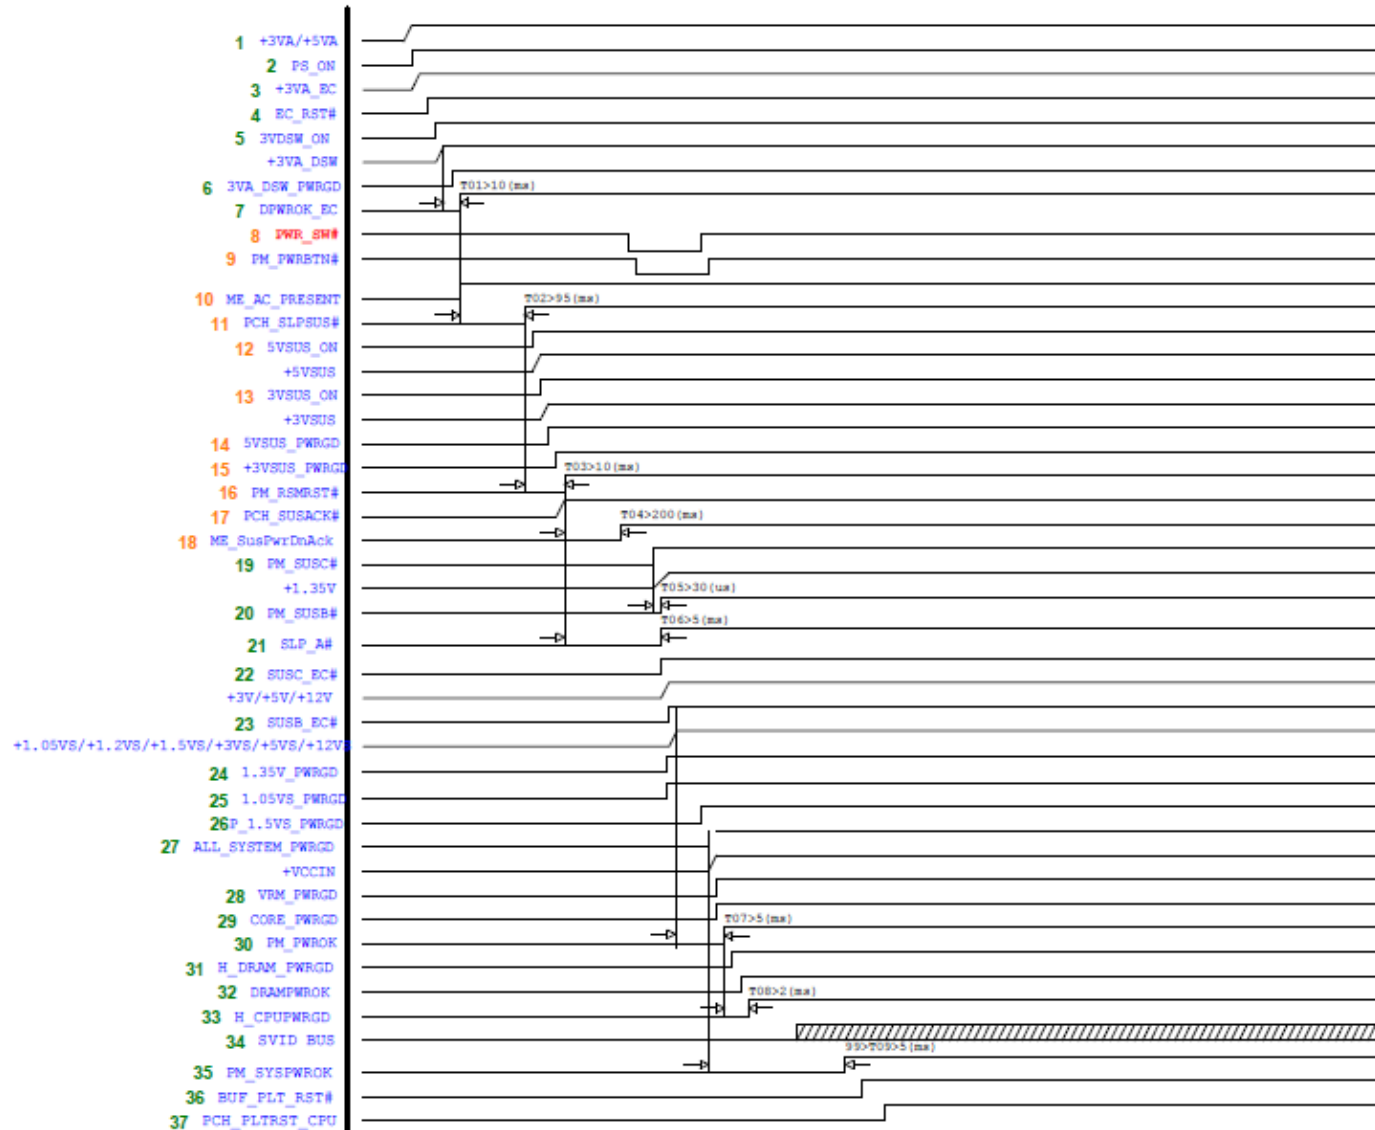

BLOCK DIAGRAM

POWER FLOW

POWER ON SEQUENCE

X550JX Power On Sequence Diagram Rev.0.1

<AC Mode>

AC POWER ON SEQUENCE

X550JX Power-On Sequence
Timing Diagram Rev.0.1

AC-IN Mode

DC POWER ON SEQUENCE

X550JX Power-On Sequence Timing Diagram Rev.0.1

DC-IN Mode

Signal Measure Point-Bottom

Signal Measure Point-Top