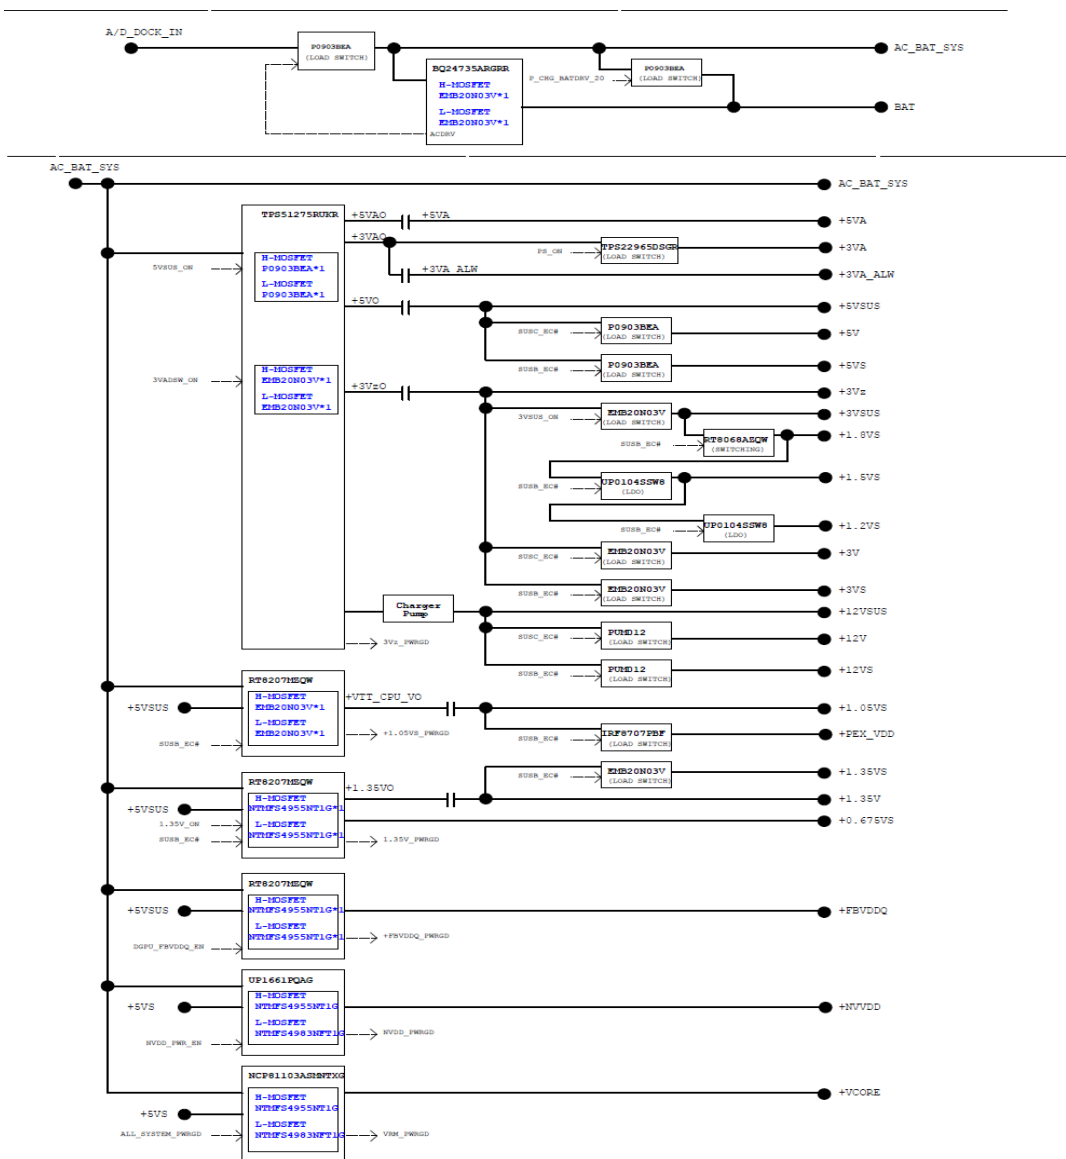

BLOCK DIAGRAM

POWER FLOW

POWER ON SEQUENCE

X550JX Power On Sequence Diagram Rev.0.1

<AC Mode>

AC POWER ON SEQUENCE

X550JX Power-On Sequence
Timing Diagram Rev.0.1

AC-IN Mode

DC POWER ON SEQUENCE

X550JX Power-On Sequence Timing Diagram Rev.0.1

DC-IN Mode

Signal Measure Point-Bottom

Signal Measure Point-Top