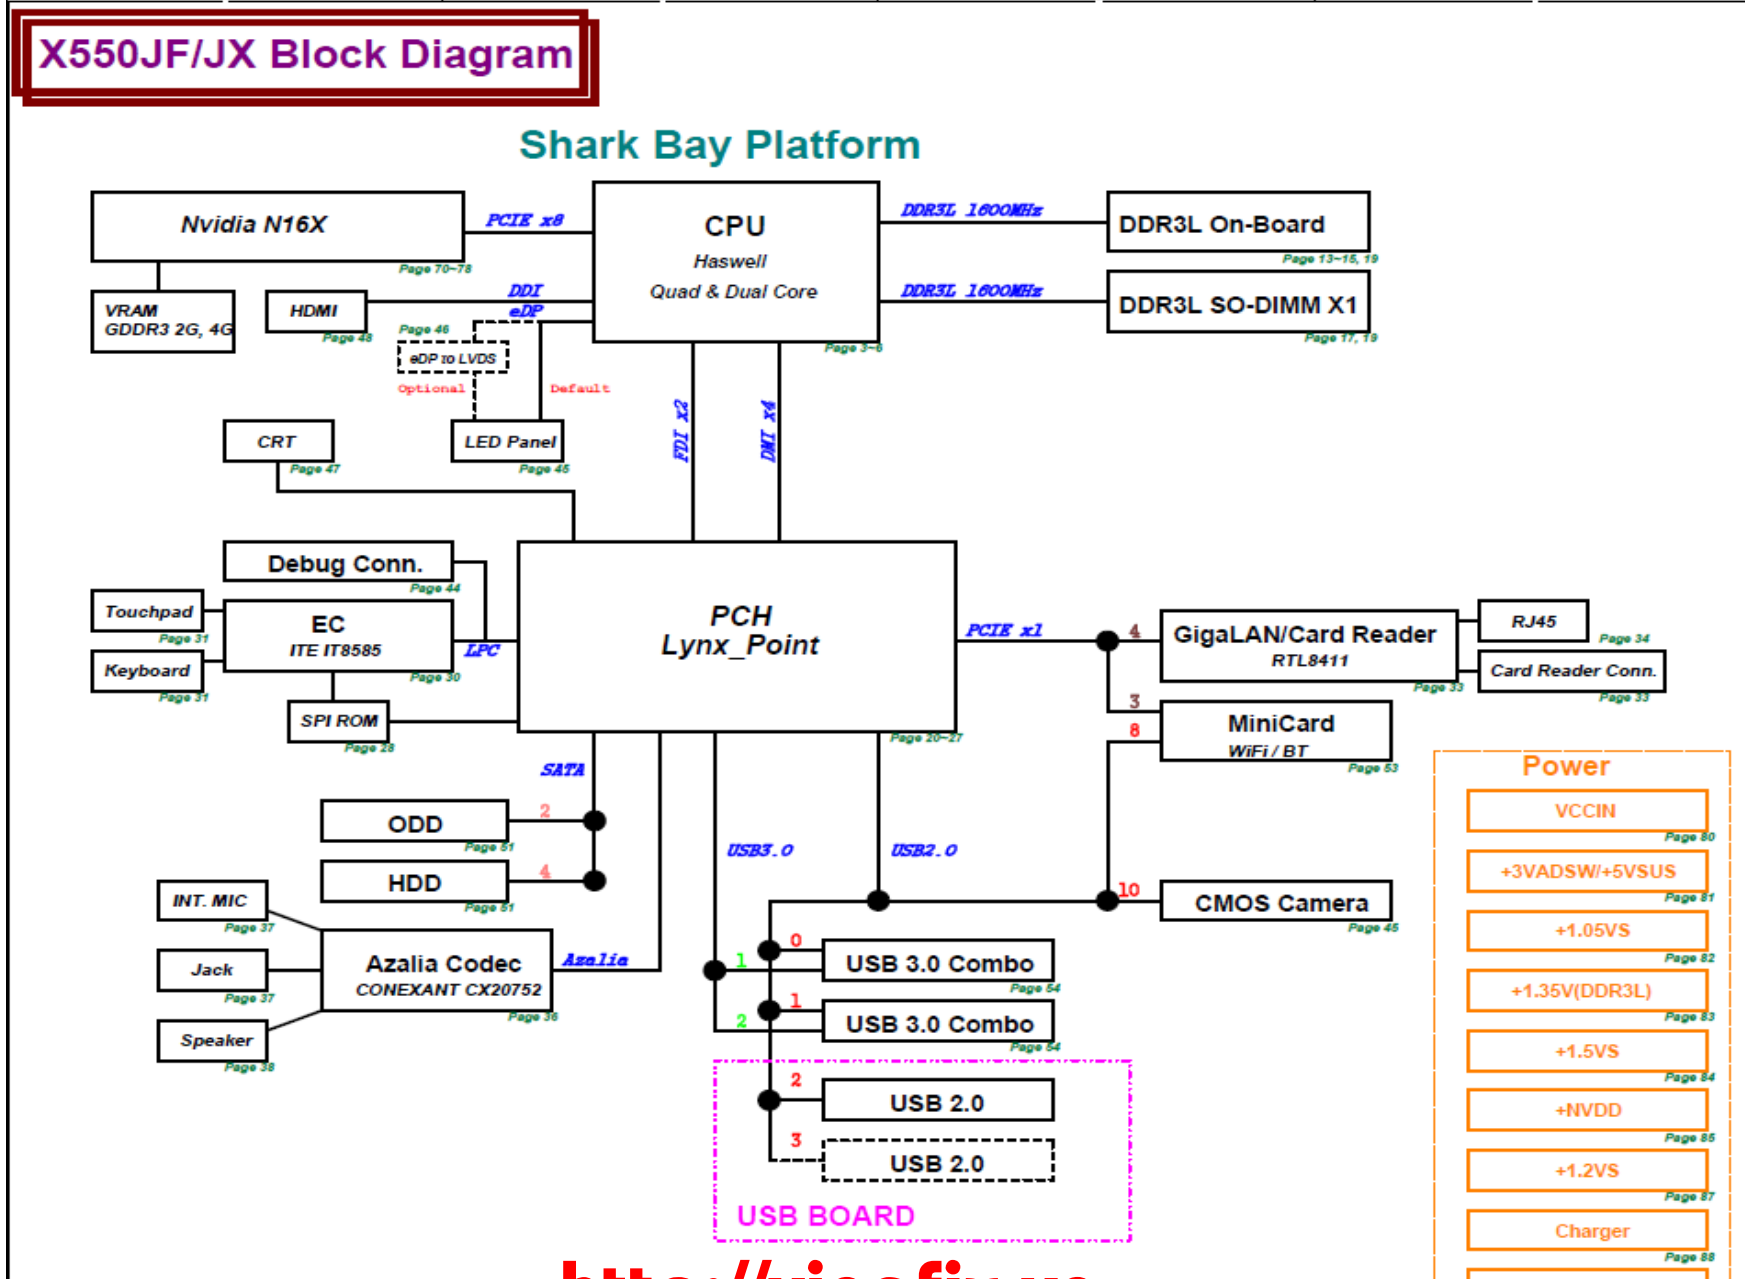

BLOCK DIAGRAM

POWER FLOW

POWER ON SEQUENCE

X550JX Power On Sequence Diagram Rev.0.1

<AC Mode>

AC POWER ON SEQUENCE

X550JX Power-On Sequence
Timing Diagram Rev.0.1

AC-IN Mode

DC POWER ON SEQUENCE

X550JX Power-On Sequence Timing Diagram Rev.0.1

DC-IN Mode

Signal Measure Point-Bottom

Signal Measure Point-Top