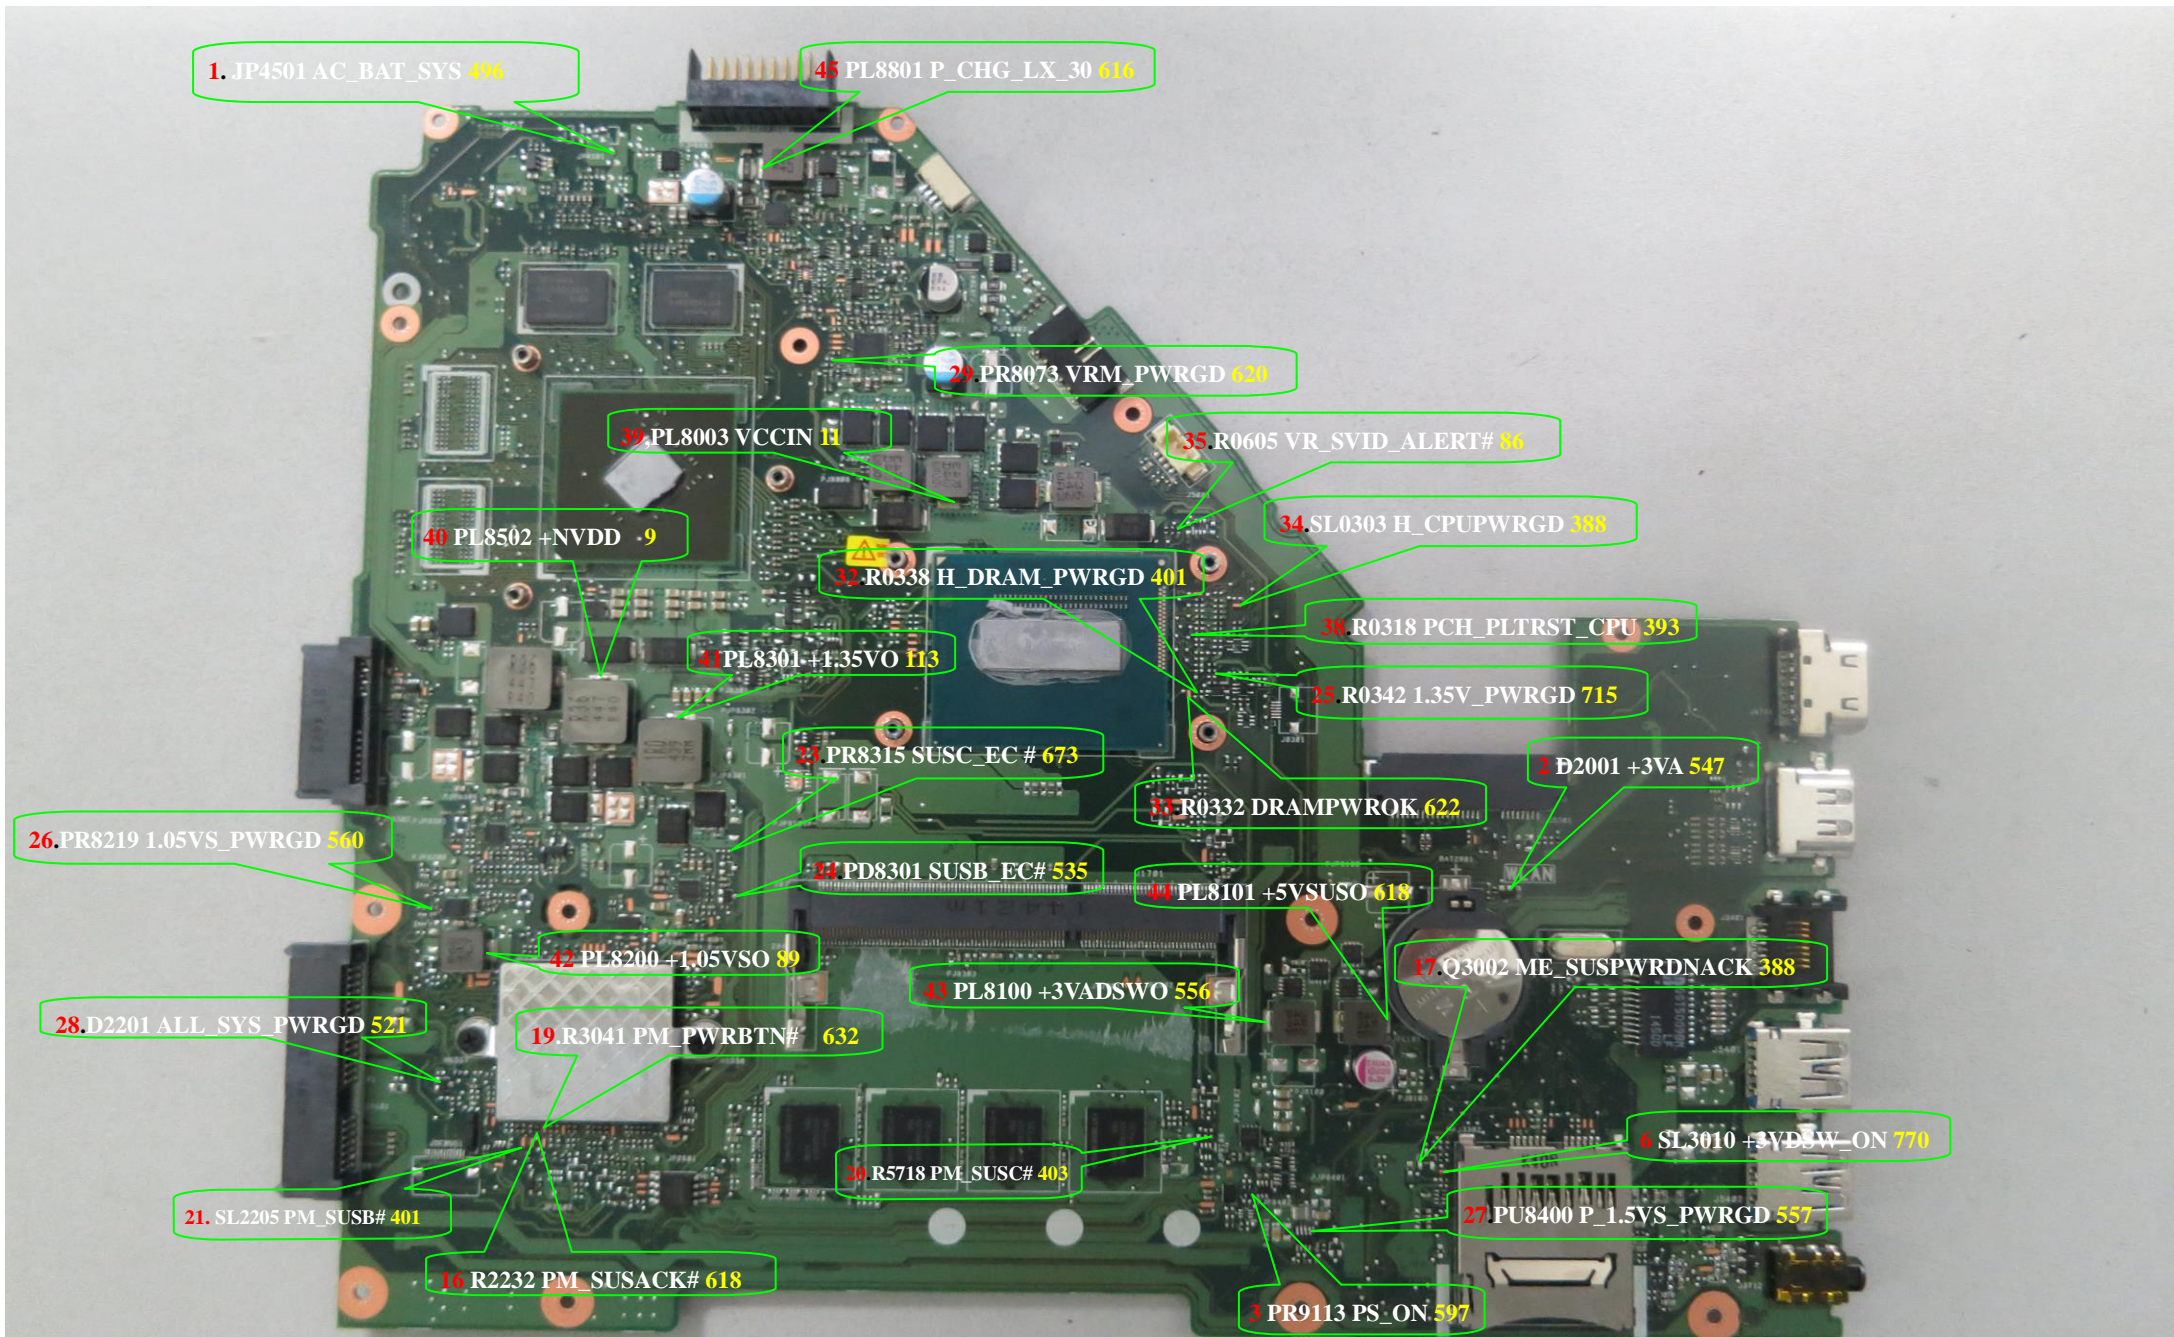

BLOCK DIAGRAM

POWER FLOW

POWER ON SEQUENCE

X550JX Power On Sequence Diagram Rev.0.1

<AC Mode>

AC POWER ON SEQUENCE

X550JX Power-On Sequence
Timing Diagram Rev.0.1

AC-IN Mode

DC POWER ON SEQUENCE

X550JX Power-On Sequence Timing Diagram Rev.0.1

DC-IN Mode

Signal Measure Point-Bottom

Signal Measure Point-Top