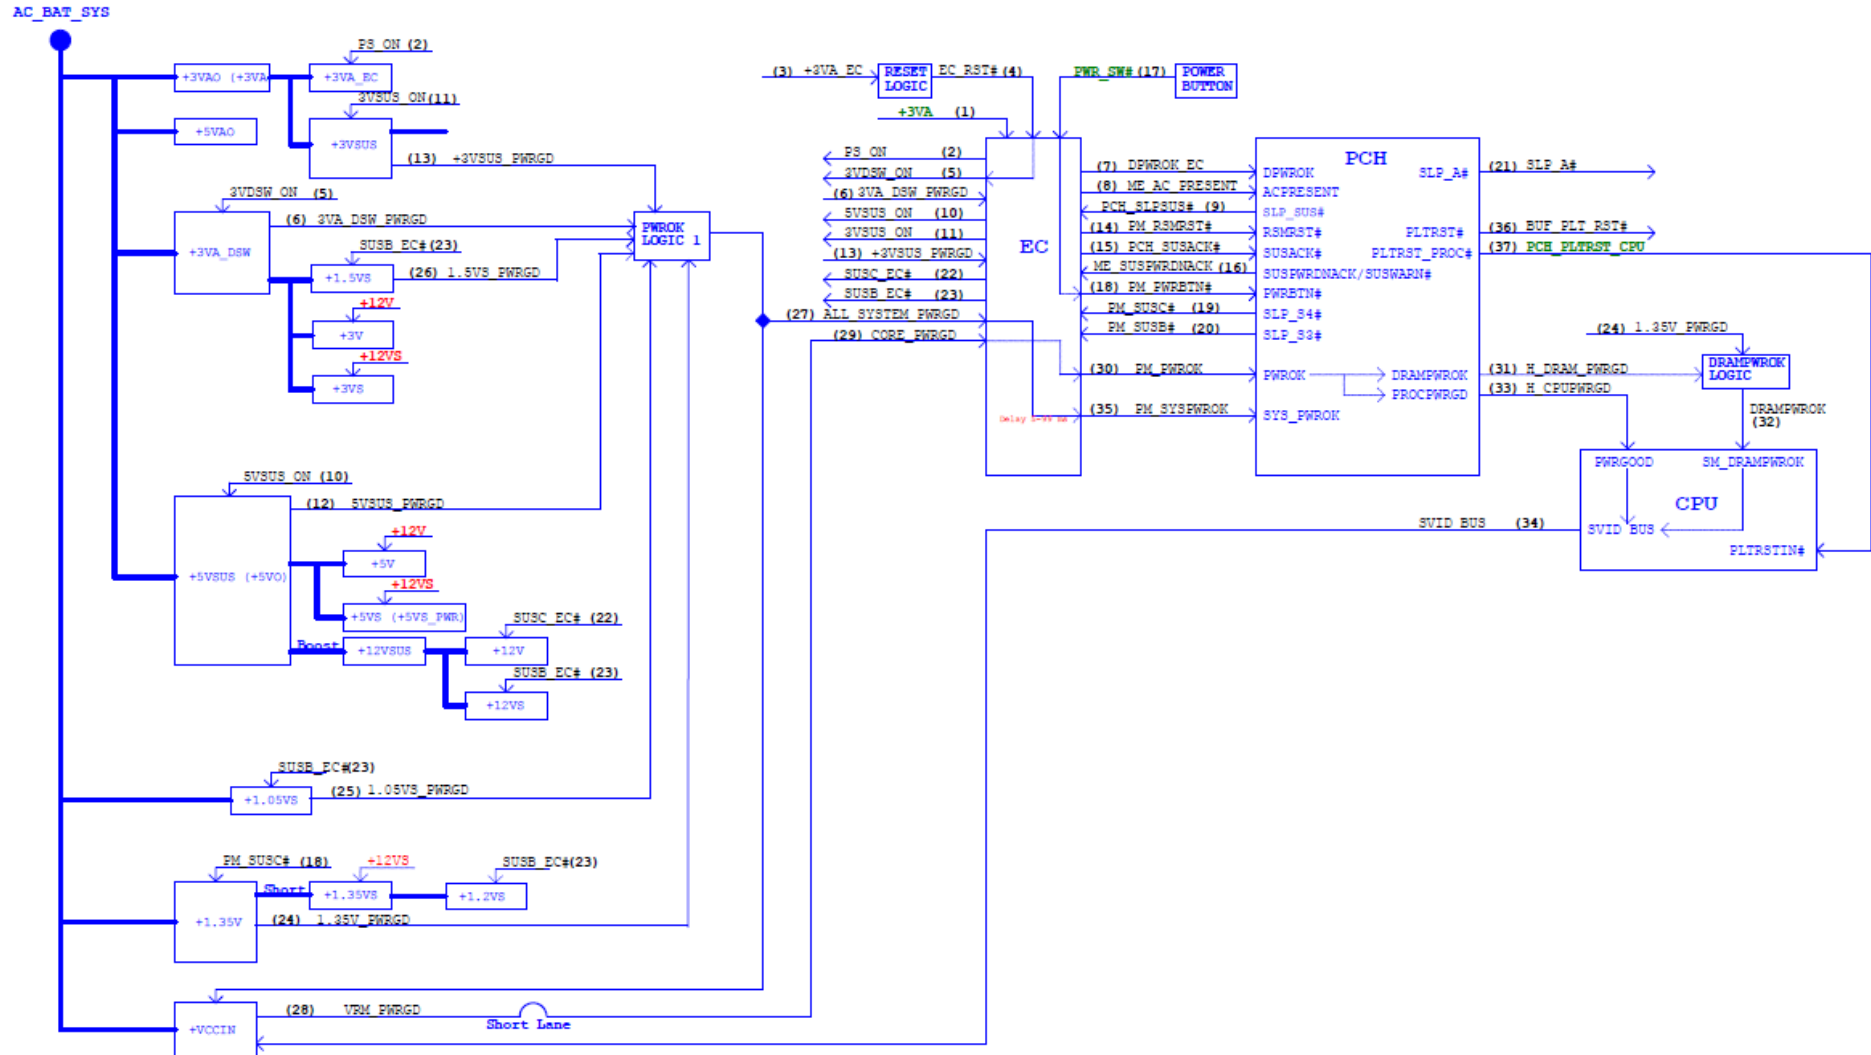

BLOCK DIAGRAM

POWER FLOW

POWER ON SEQUENCE

X550JX Power On Sequence Diagram Rev.0.1

<AC Mode>

AC POWER ON SEQUENCE

X550JX Power-On Sequence
Timing Diagram Rev.0.1

AC-IN Mode

DC POWER ON SEQUENCE

X550JX Power-On Sequence Timing Diagram Rev.0.1

DC-IN Mode

Signal Measure Point-Bottom

Signal Measure Point-Top